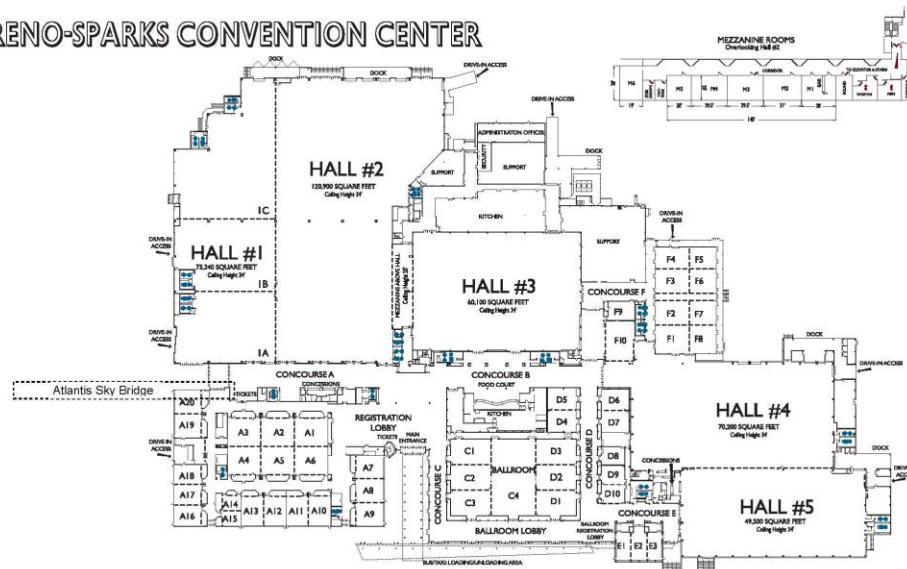

RENO-SPARKS CONVENTION CENTER